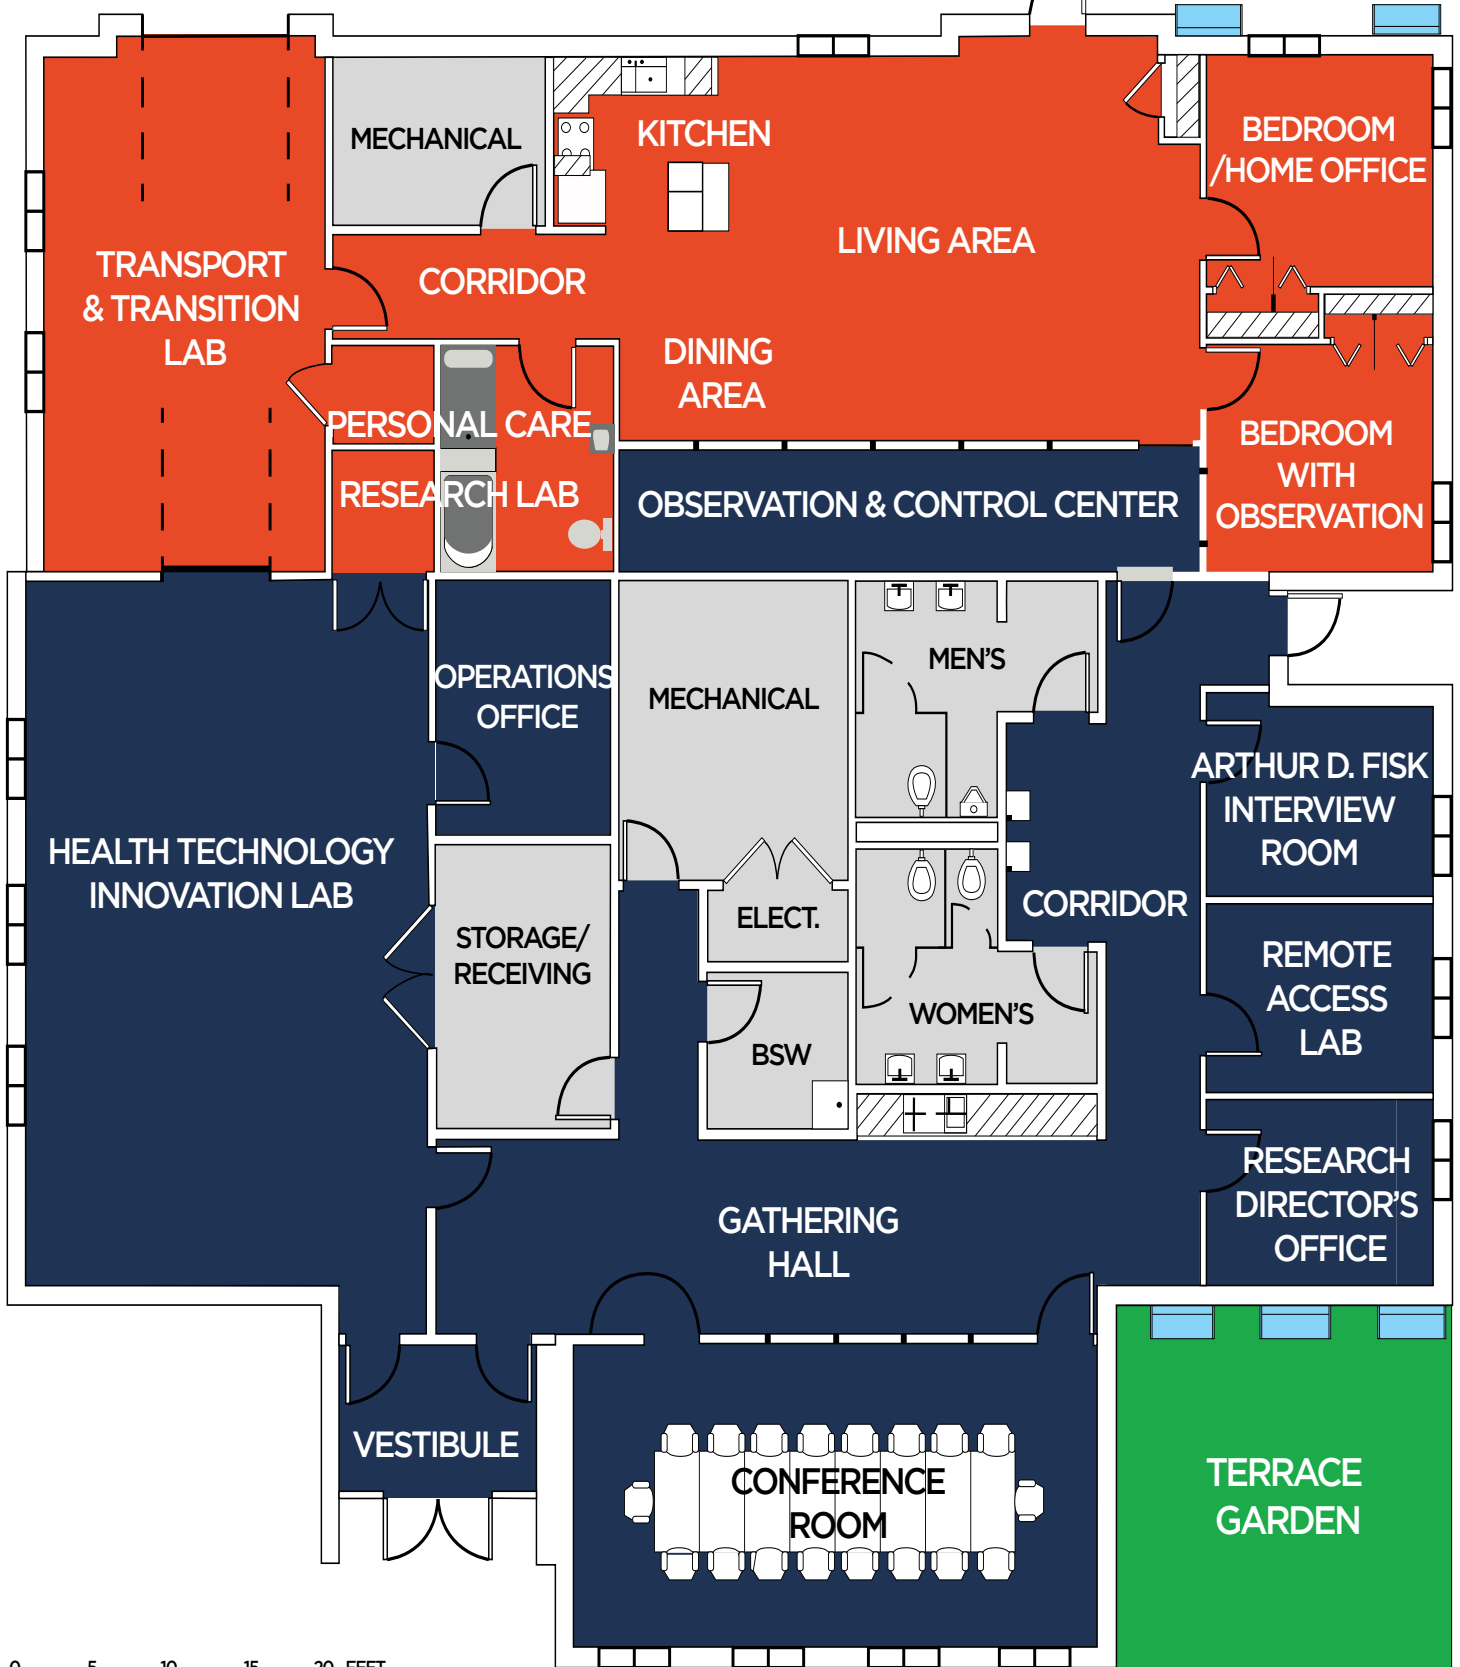

Research Opportunities

This facility is an interdisciplinary campus hub for activities related to technologies for health, independence, and quality of life including:

In-home Sensors

Wearables

Human Computer Interfaces

in collaboration with

**Grainger College
of Engineering**
UNIVERSITY OF ILLINOIS URBANA-CHAMPAIGN

OUTDOOR SEATING

0 5 10 15 20 FEET

Home Simulation

Collaborative Space

Service